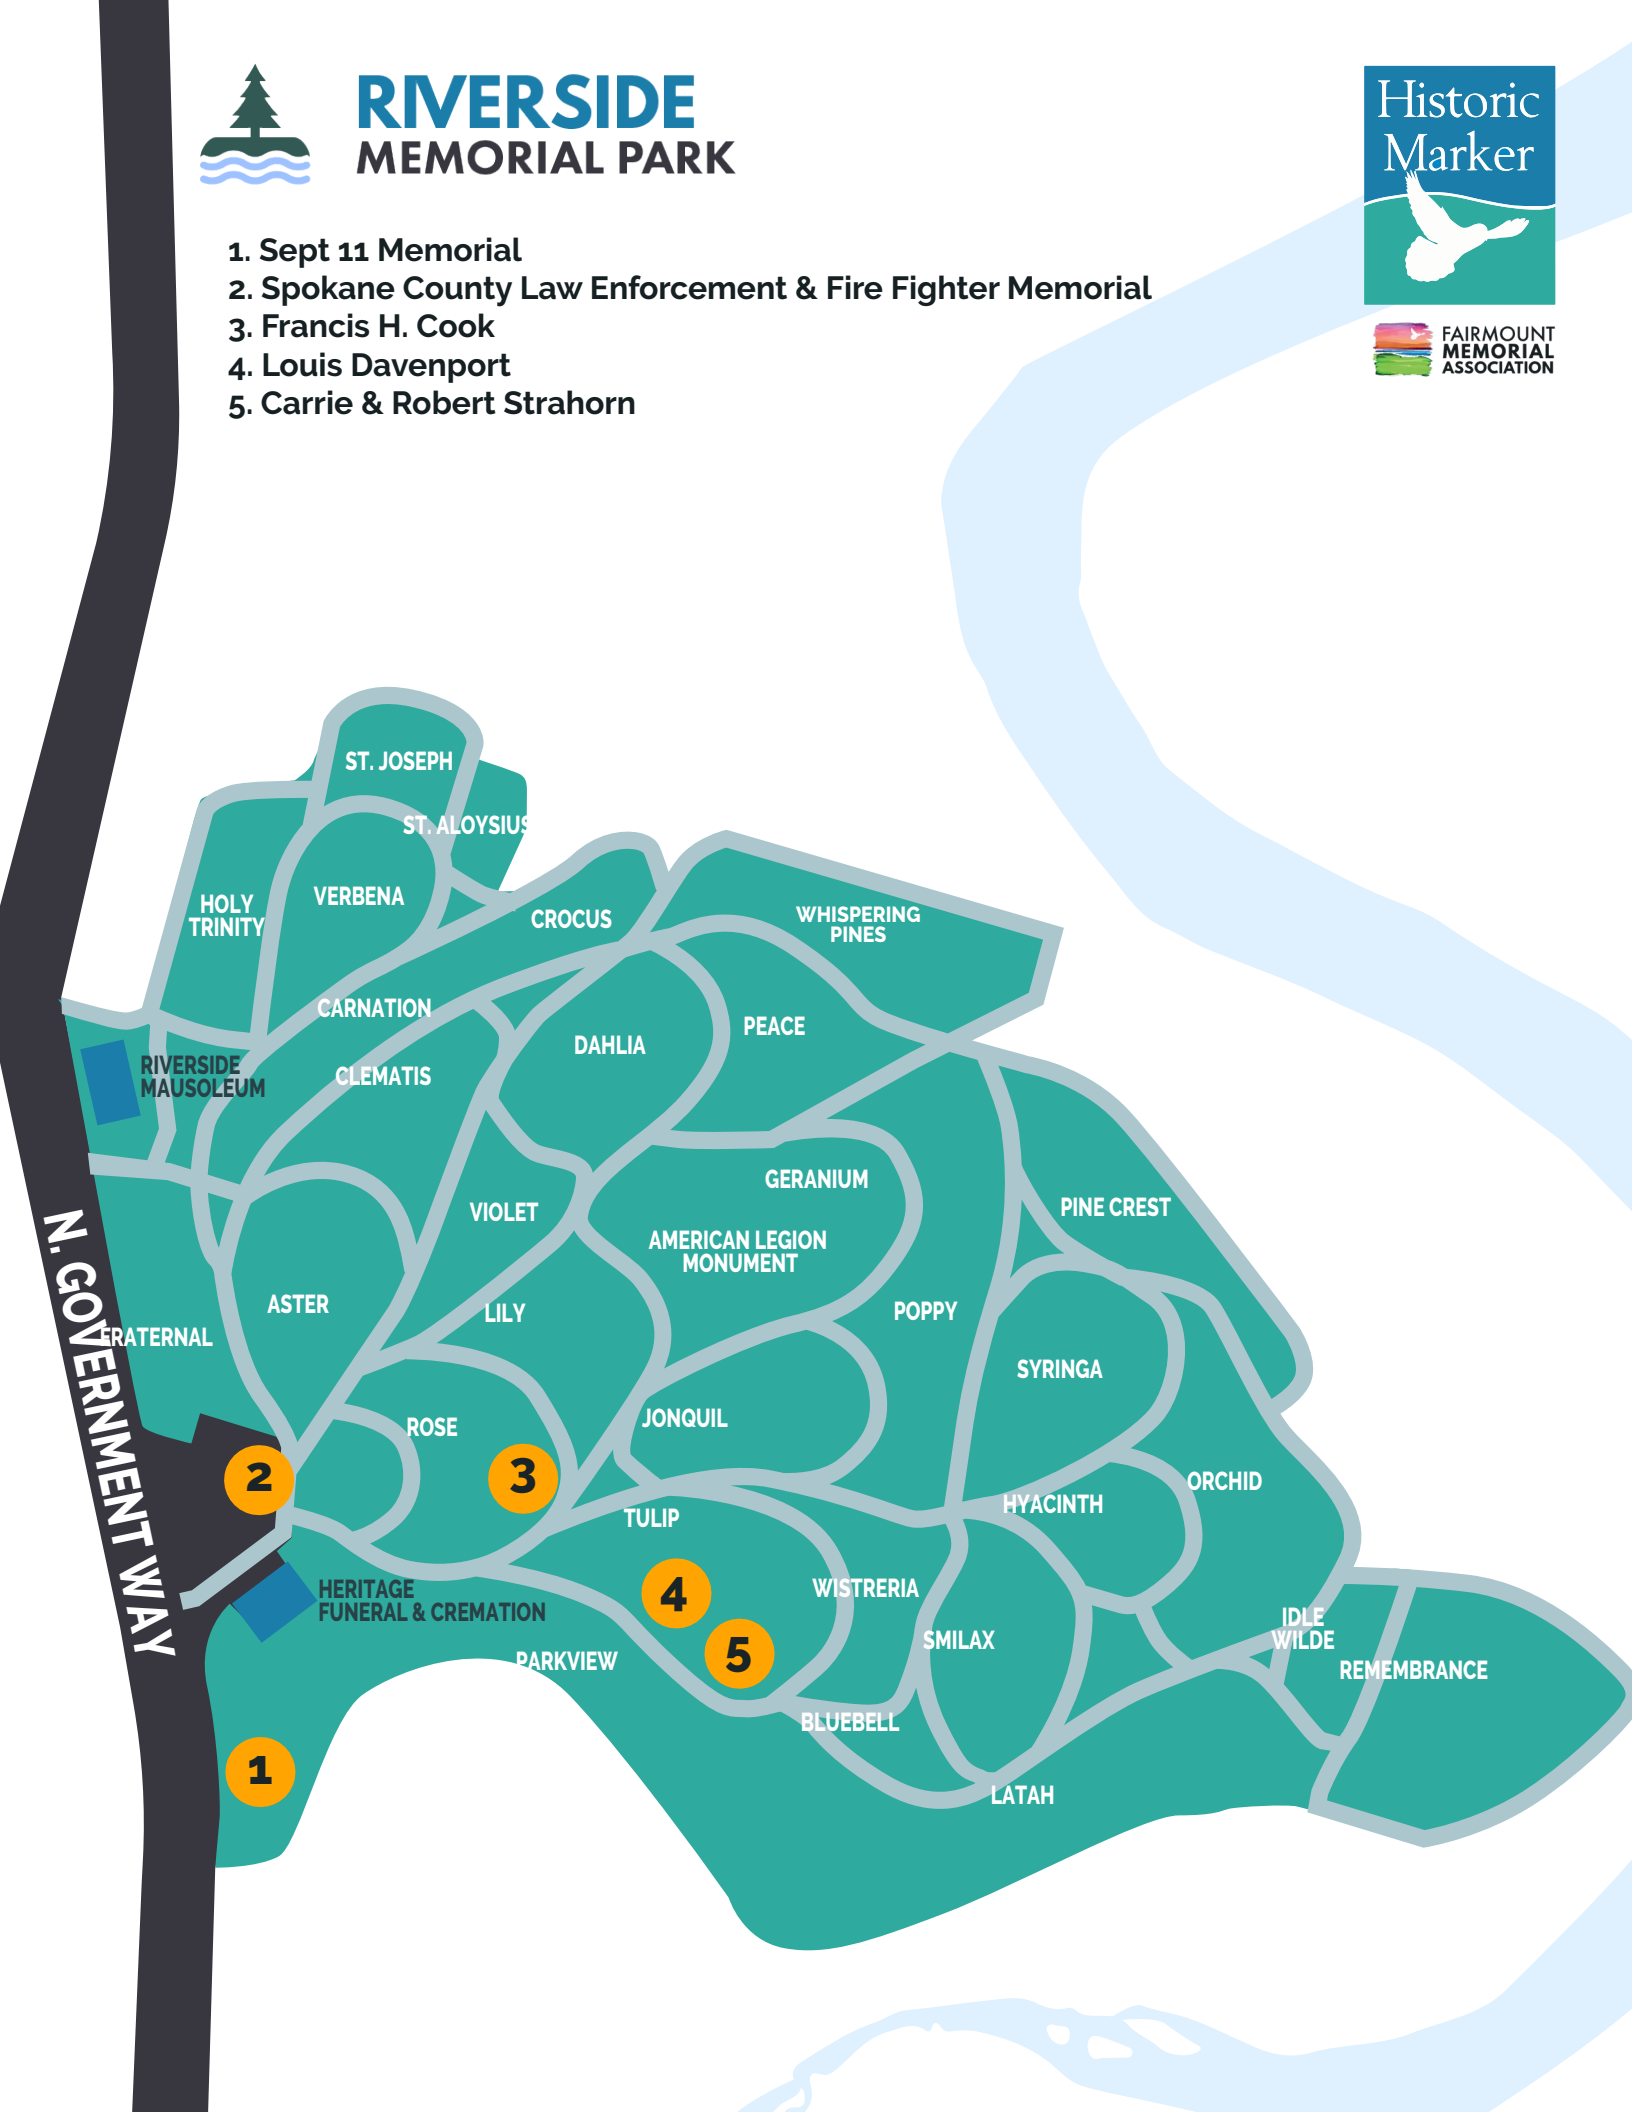

RIVERSIDE MEMORIAL PARK

1. Sept 11 Memorial
2. Spokane County Law Enforcement & Fire Fighter Memorial
3. Francis H. Cook
4. Louis Davenport
5. Carrie & Robert Strahorn

ST. JOSEPH

ST. ALOYSIUS

HOLY TRINITY

VERBENA

CROCUS

WHISPERING PINES

CARNATION

DAHLIA

PEACE

RIVERSIDE MAUSOLEUM

CLEMATIS

VIOLET

GERANIUM

PINE CREST

N. GOVERNMENT WAY

ASTER

AMERICAN LEGION MONUMENT

POPPY

FRATERNAL

BLUEBELL

REMEMBRANCE

1

LATAH