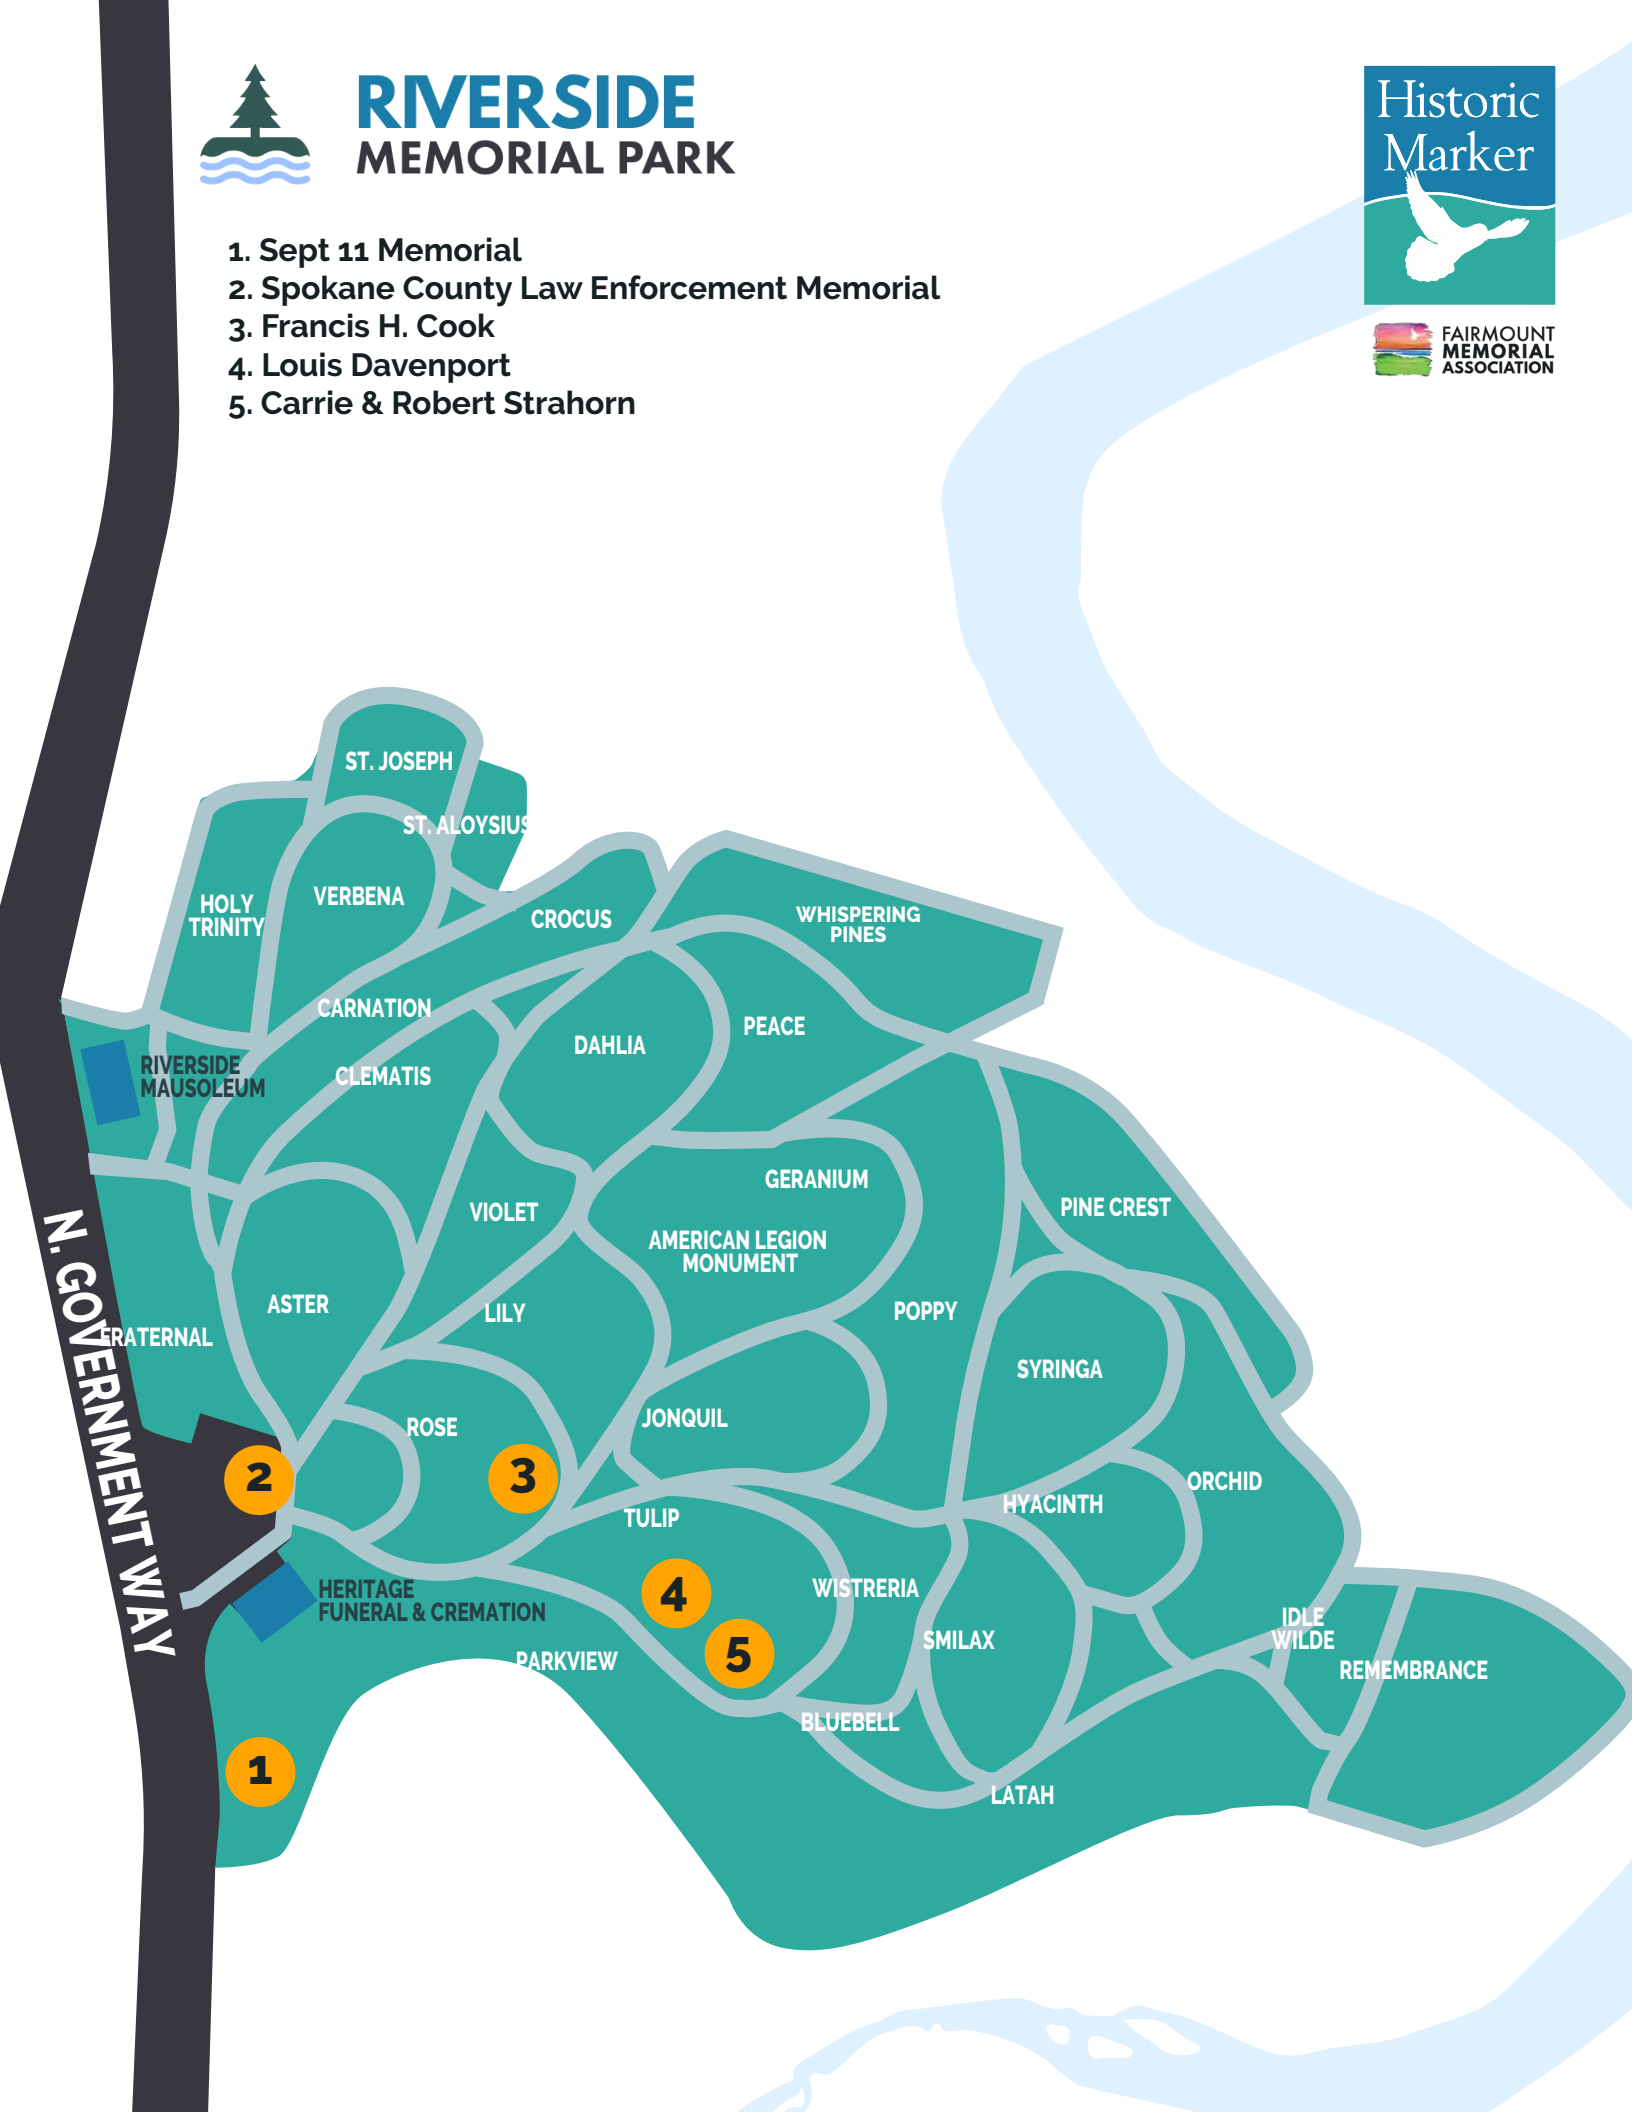

RIVERSIDE MEMORIAL PARK

1. Sept 11 Memorial
2. Spokane County Law Enforcement Memorial
3. Francis H. Cook
4. Louis Davenport
5. Carrie & Robert Strahorn

ST. JOSEPH

ST. ALOYSIUS

HOLY TRINITY

VERBENA

CROCUS

WHISPERING PINES

CARNATION

DAHLIA

PEACE

RIVERSIDE MAUSOLEUM

CLEMATIS

VIOLET

GERANIUM

PINE CREST

AMERICAN LEGION MONUMENT

ASTER

LILY

POPPY

SYRINGA

FRATERNAL

ROSE

JONQUIL

SMILAX

IDLE WILDE

5

PARKVIEW

BLUEBELL

REMEMBRANCE

1

LATAH